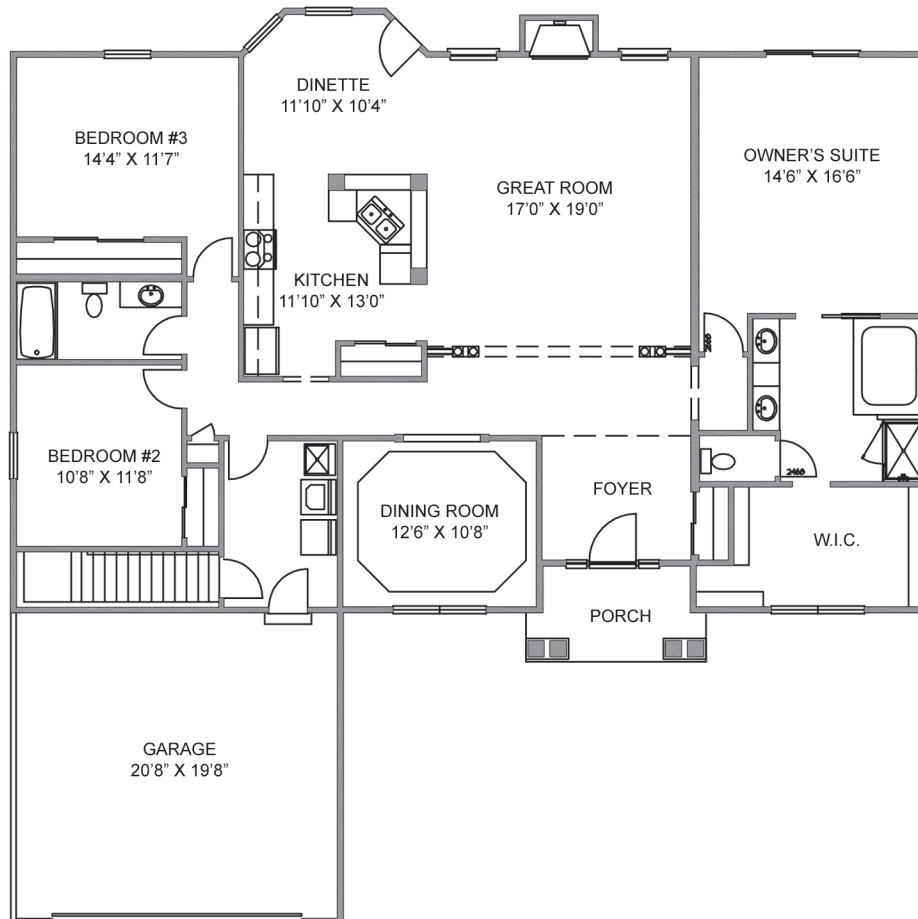

~ Pioneer ~

3 BR, 2 BA; TOTAL SIZE: 2,117 SQ. FT.; WIDTH: 59'0", DEPTH: 56'0"

BECAUSE WE ARE CONSTANTLY IMPROVING OUR PRODUCT WE RESERVE THE RIGHT TO REVISE, CHANGE AND/OR SUBSTITUTE PRODUCTS, FEATURES, DIMENSIONS, SPECIFICATIONS, ARCHITECTURAL DETAILS & DESIGN WITHOUT NOTICE. THIS BROCHURE IS FOR ILLUSTRATION PURPOSES ONLY AND IS NOT PART OF A LEGAL CONTRACT. PRICES ARE SUBJECT TO CHANGE WITHOUT NOTICE. ROOM DIMENSIONS ARE APPROXIMATE. UNPUBLISHED WORK. © CHATEAUX DESIGNS 2010.